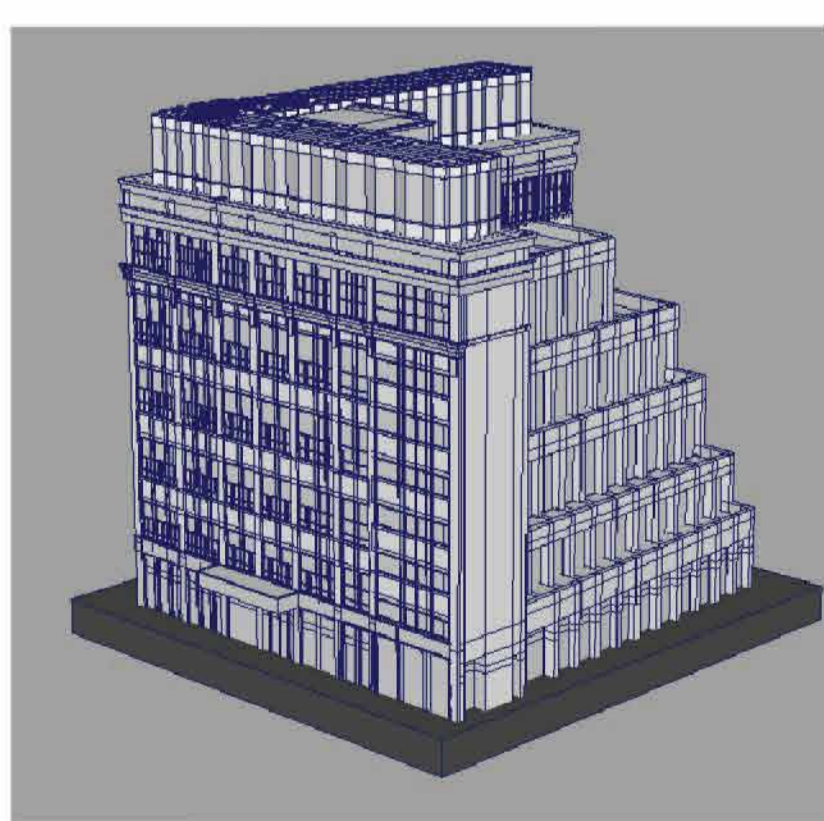

Neo Capital | 3D Render & Mockup

3D MOCK UP
CRYSTAL WITH FADED BRICKS COLOR

neo.
W6

BUILDING -
WIREFRAME

Crystal Laser Cutting
& Sandblasting

Thank You!