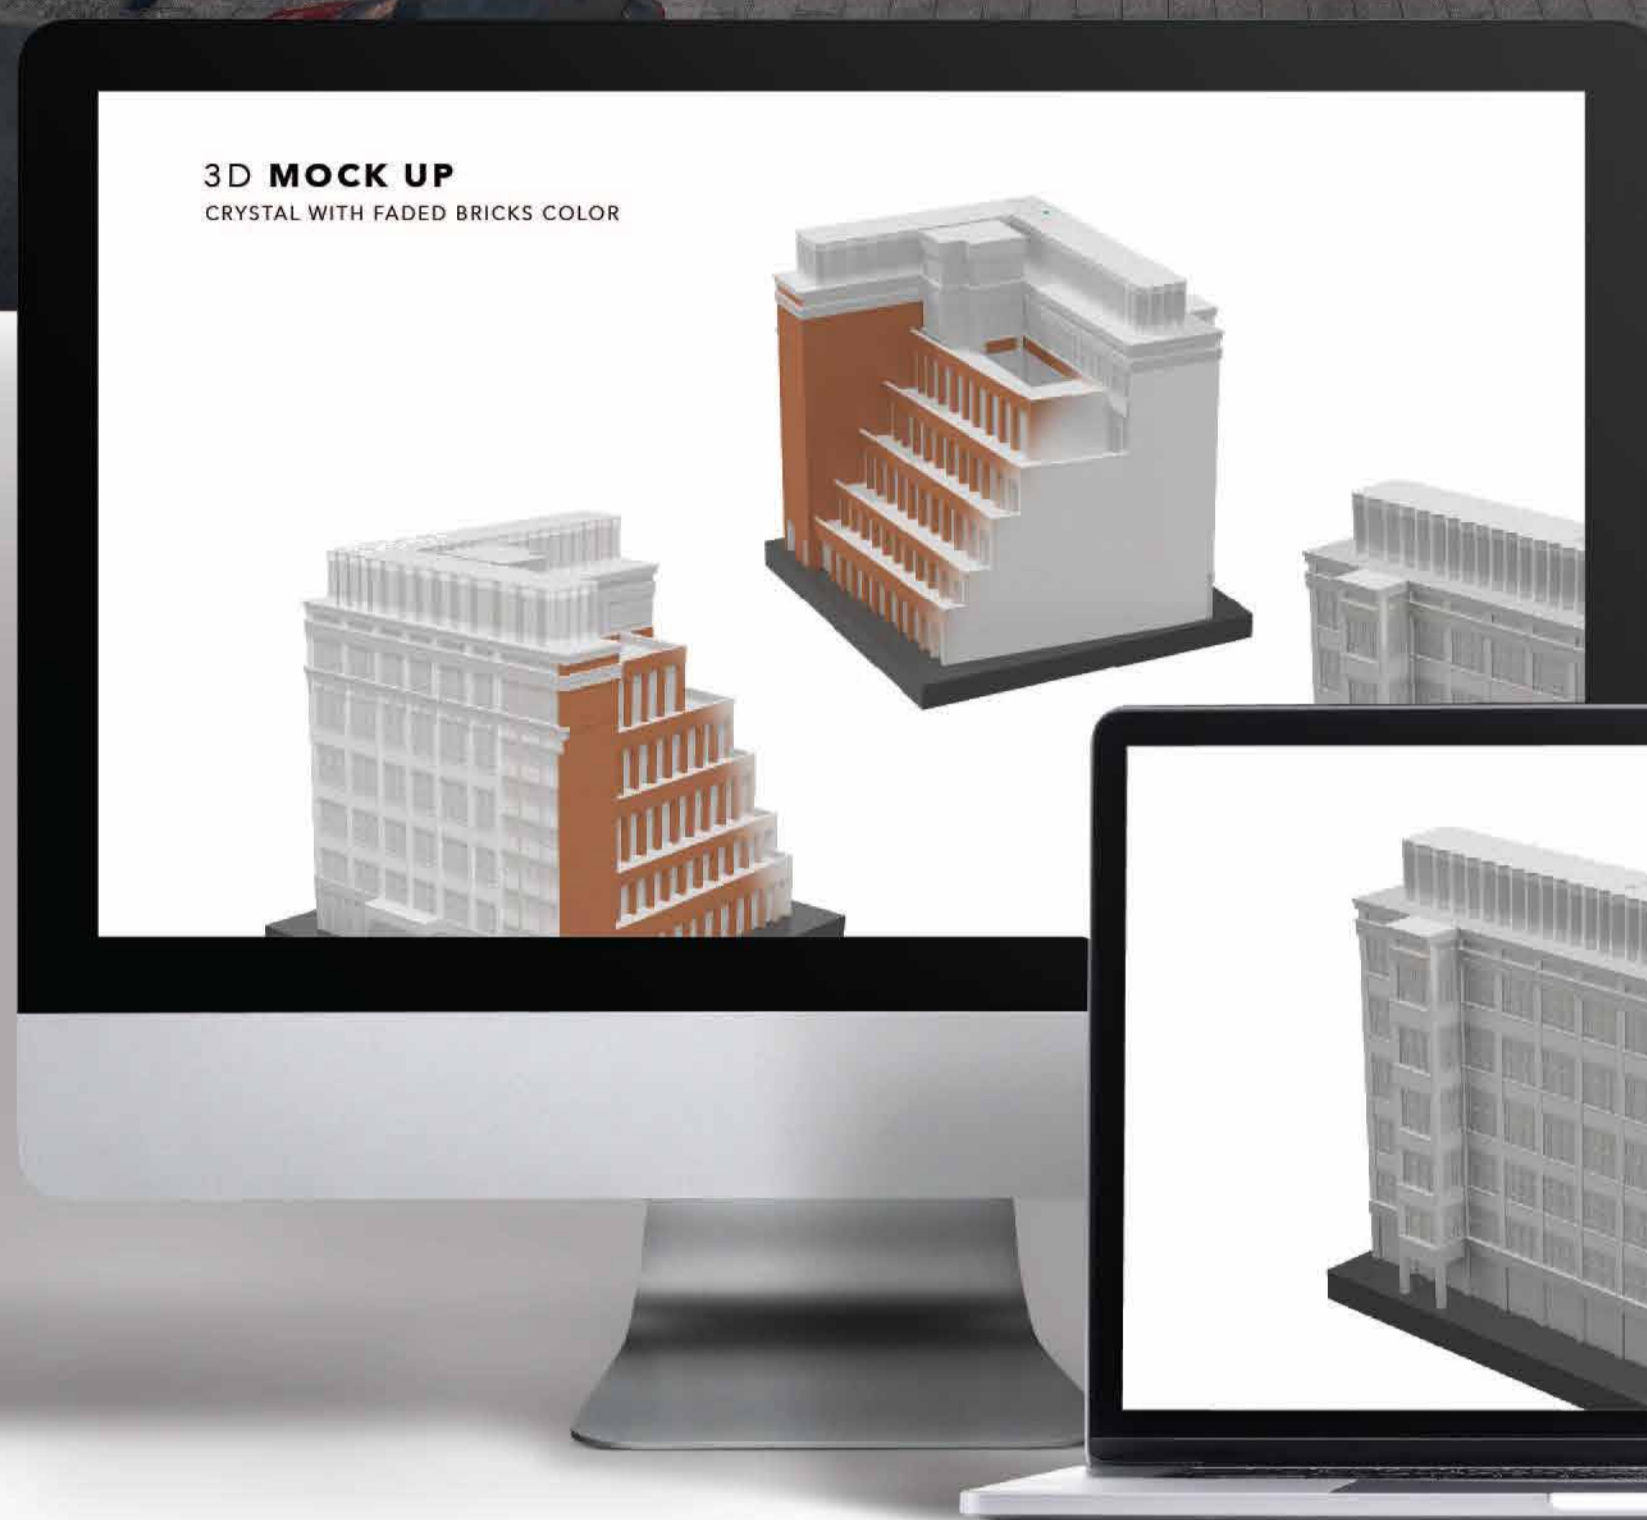

Neo Capital | 3D Render & Mockup

3D MOCK UP
CRYSTAL WITH FADED BRICKS COLOR

neo.
W6

BUILDING -
WIREFRAME

Crystal Laser Cutting
& Sandblasting

Thank You!